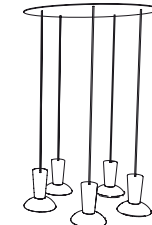

GA483G

Lampada a sospensione con diffusore in cristallo. 3 corpi illuminanti
Suspended lamp with crystal diffuser. 3 lights

Ø cm 48 x h 200
Ø in 19 x h 78 3/4