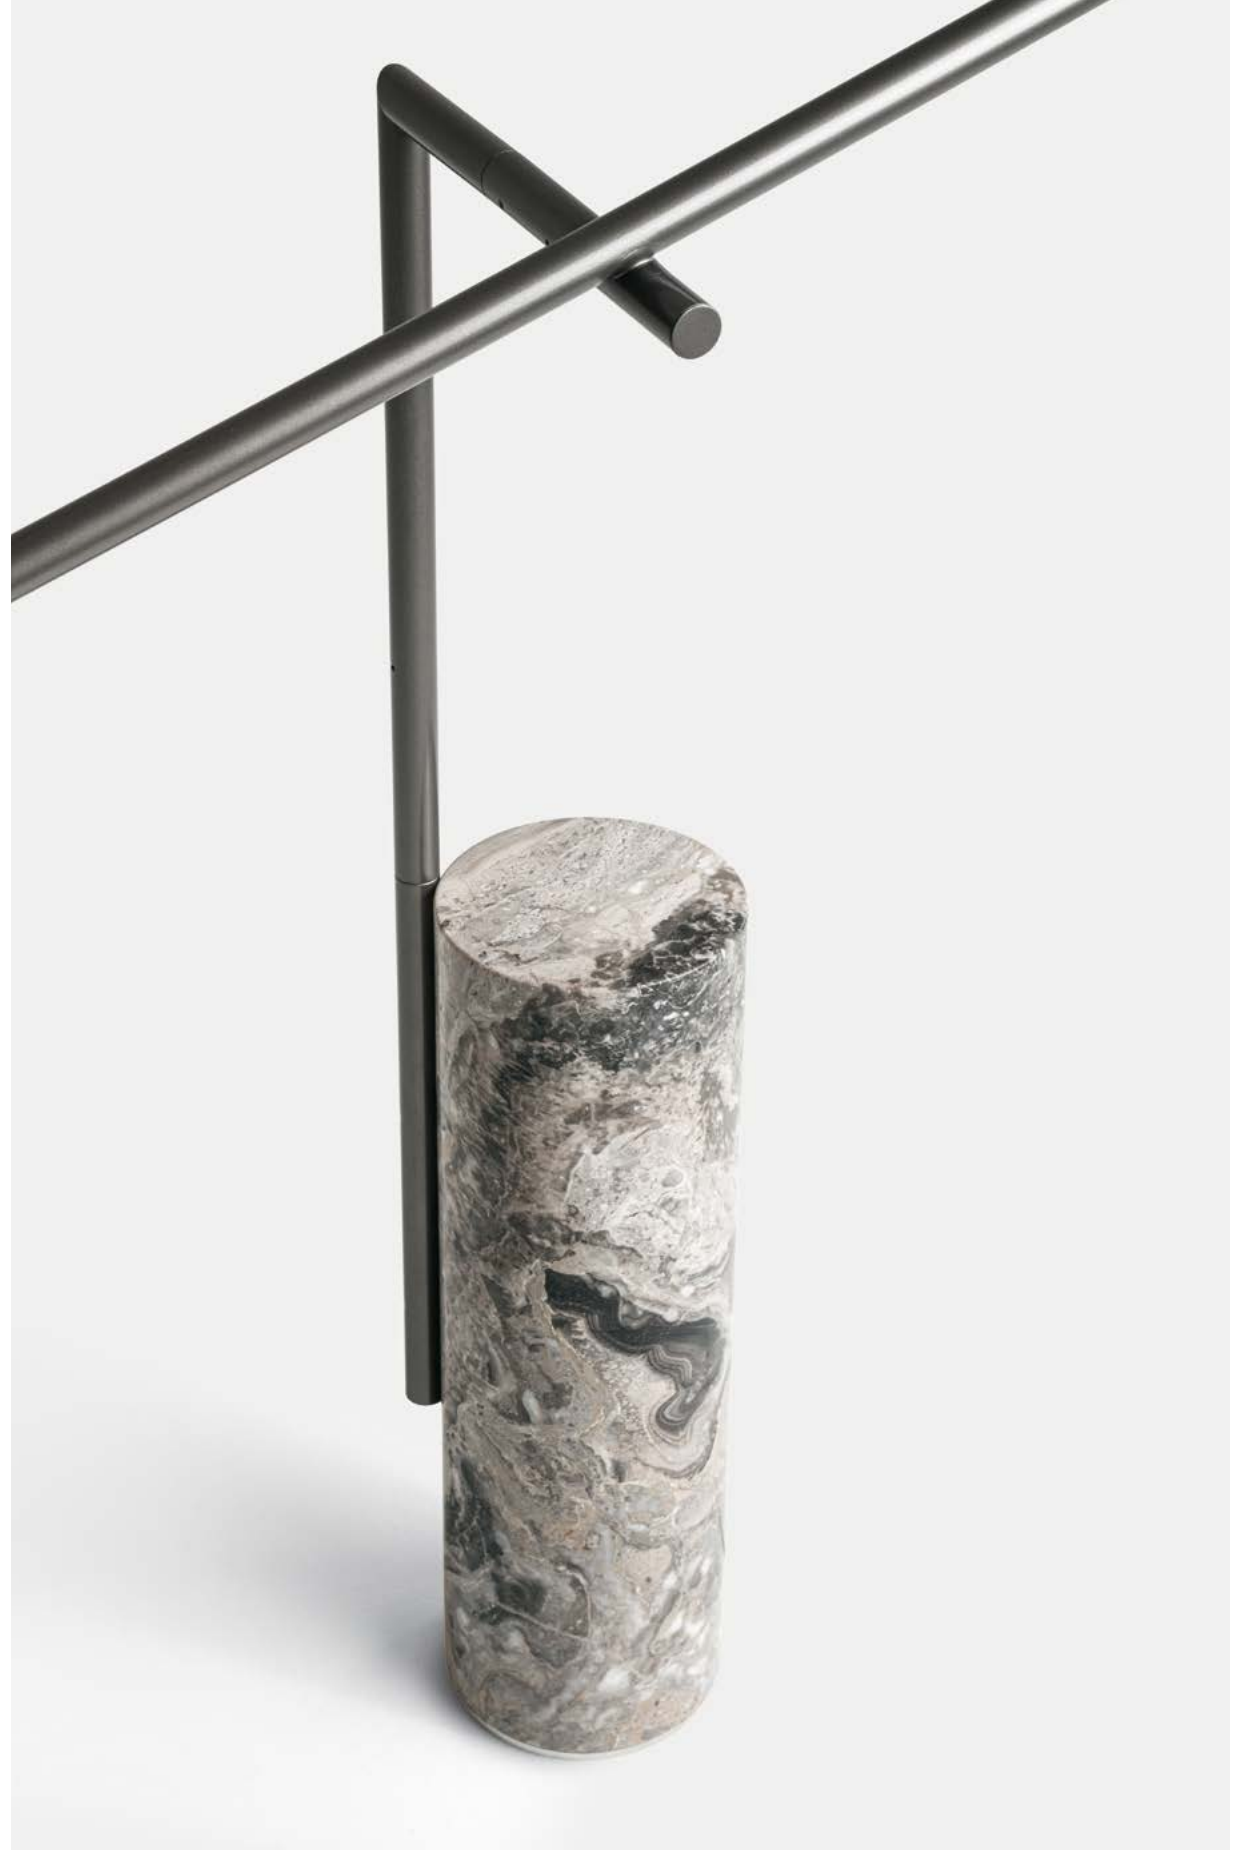

Light

D022, A114

Light

C024, D022

Libra
designer: Mauro Todesco +
Emera Design

Upward
designer: Nava+Arosio

Lamp / Lampada

Water