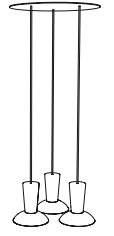

GA482G

Lampada a sospensione con diffusore in cristallo. 3 corpi illuminanti
Suspended lamp with crystal diffuser. 3 lights

Ø cm 30 x h 200
Ø in 11 3/4 x h 78 3/4