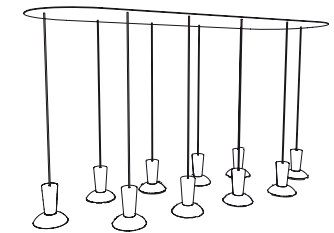

GA484G

Lampada a sospensione con diffusore in cristallo. 10 corpi illuminanti
Suspended lamp with crystal diffuser. 10 lights

cm 132 x 42 x h 200
in 52 x 16 1/4 x h 78 3/4