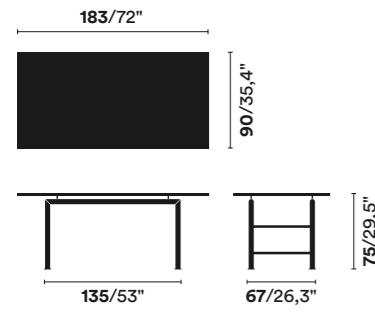

Axis table

Original design by Bruno Pozzi and Marco Duina, 1985. Updated by Lapo Ciatti, 2025.

IT Tavolo con struttura a ponte in acciaio inox, disponibile in due dimensioni. Ideale per uso indoor/outdoor con piedini regolabili.

Finiture struttura: acciaio inox satinato, beige, nero, malta ecologica (Corkcrete) beige.

Finiture top: materiale ecologico bianco o nero, malta ecologica (Corkcrete) beige, vetro temperato chiaro o fumè.

EN Table with bridge structure in stainless steel, available in two sizes. Ideal for indoor/outdoor use with adjustable feet.

Structure finishes: satin stainless steel, beige, black, ecological mortar (Corkcrete) beige.

Top finishes: eco-friendly material in white or black, ecological mortar (Corkcrete) beige, clear or smoked tempered glass.