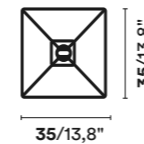

CON.TRADITION S

35/13,8"