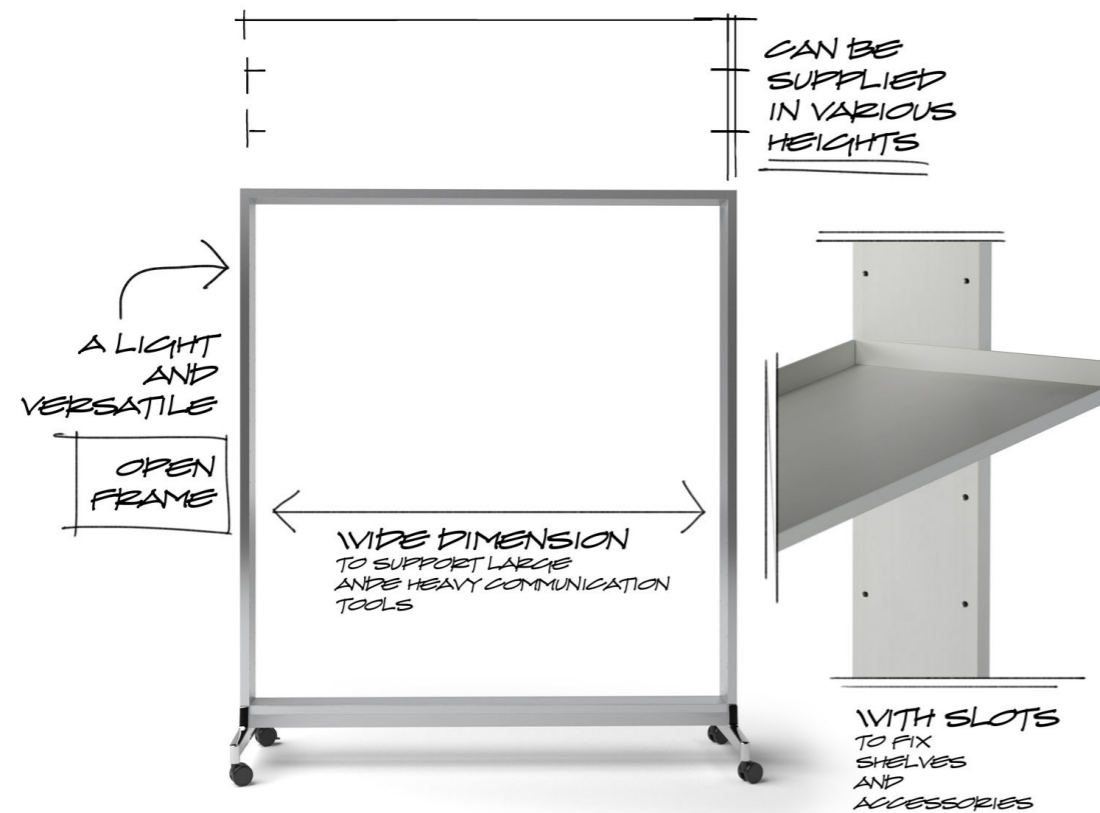

## Re-modulate the space

Quadro Freestanding is an adjustable base element that enables users to create and re-modulate the space to suit the variety of activities it needs to be capable of hosting.

## A very simple inspiration

The frame, a basic unit which, by multiplying itself, creates a complex and multi-faceted image that is continuously changing. Starting from this concept, Quadro Freestanding presents itself as a simple monitor-base that is evolved, developed, and diversified to characterise all the surrounding space.

## A fluid interpretation of the office

Qadro Freestanding can be used starting simply with the monitor base, set alongside other single elements, or as a system, in such a way as to create an entire working area within a professional space. This way it can be used in a fluid, flexible way: the perfect solution for a constantly changing way of working.

## Flexibility of Qadro

See how the flexibility of Qadro Freestanding allows you to transform a single space into several different work areas: meeting rooms of various sizes, video conferencing spaces, training areas, multi-purpose recreational spaces.