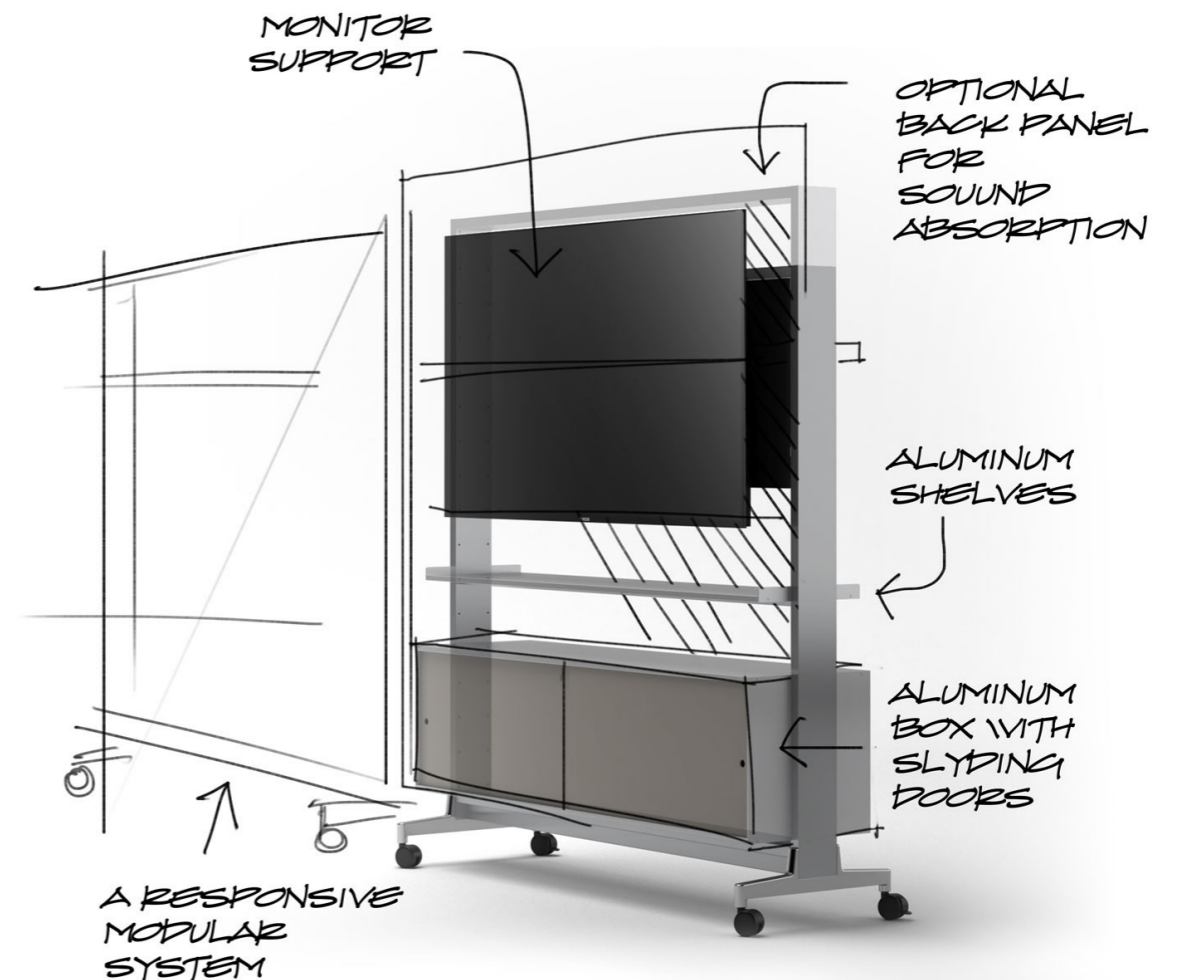

Many variations

By simply enlarging the base to suit the requirements, the user can create a wall system, or a vase-holder partition that conveys a "green" effect, or incorporate a desk to obtain a space for tasks requiring concentration. Another alternative is to combine different elements to define an entire professional space that does not remain static, but can be continuously modified to cater for ever changing requirements.