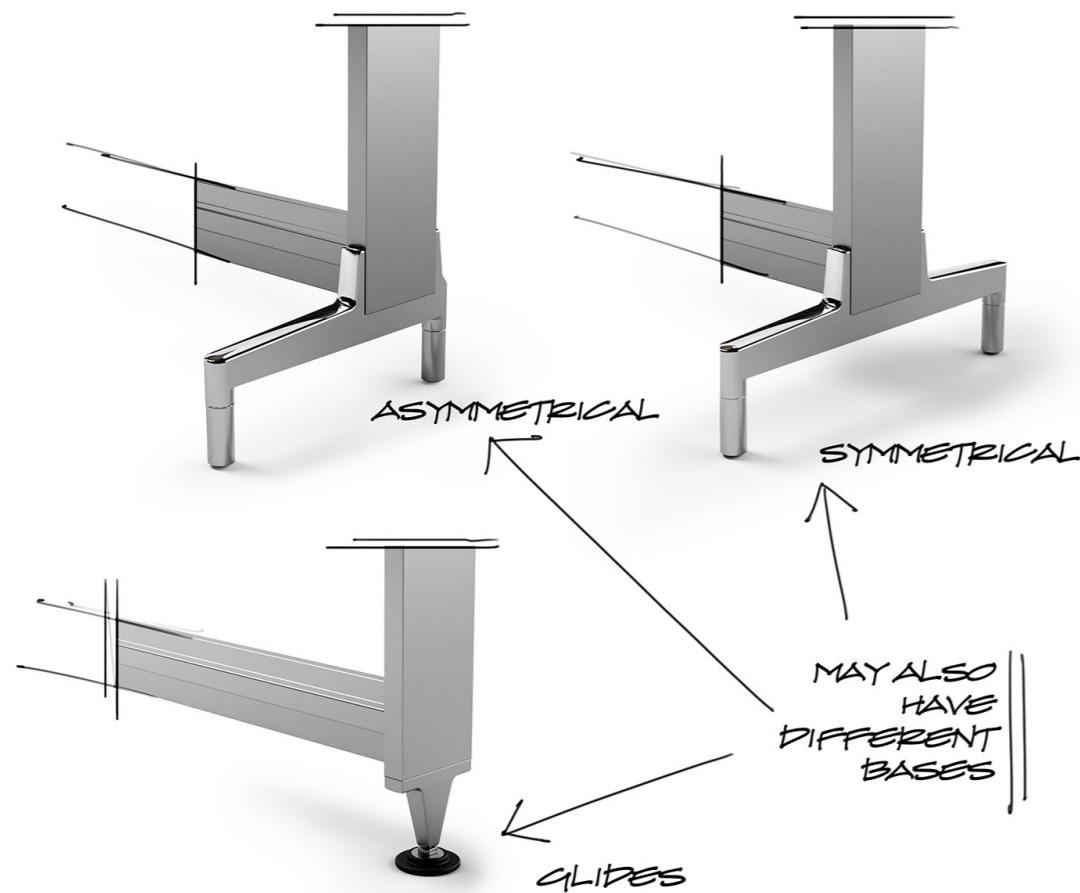

Qadro open plan divider

Qadro Modular can be composed of several elements to create an entire work area within a professional space, or even become a space-creating dividing element itself. In this way it can be used fluidly and flexibly-the perfect solution for an ever-changing way of working. And this is where Qadro comes in: a versatile base element that enables users to create and re-modulate the space to suit the variety of activities it needs to be capable of hosting.

Size-up

Qadro combines versatility with fine design and strength with lightness. All the elements are made of extruded aluminium design with a particular section that grants to be realized of a considerable size so they can be used to create a variety of furnishing solutions, even when used on their own.

Meet

Divide

Decide

Flexibility of Qadro

See how the flexibility of Qadro Modular allows you to transform a single space into several different work areas: meeting rooms of various sizes, video conferencing spaces, training areas, multi-purpose recreational spaces.

Self-supporting

Qadro is available with a freestanding base in die-cast aluminium or with a full height vertical post. The self-supporting structure can lean against a wall or can be used to divide spaces. The installation allows this to happen quickly and effortlessly anywhere in the work spaces.