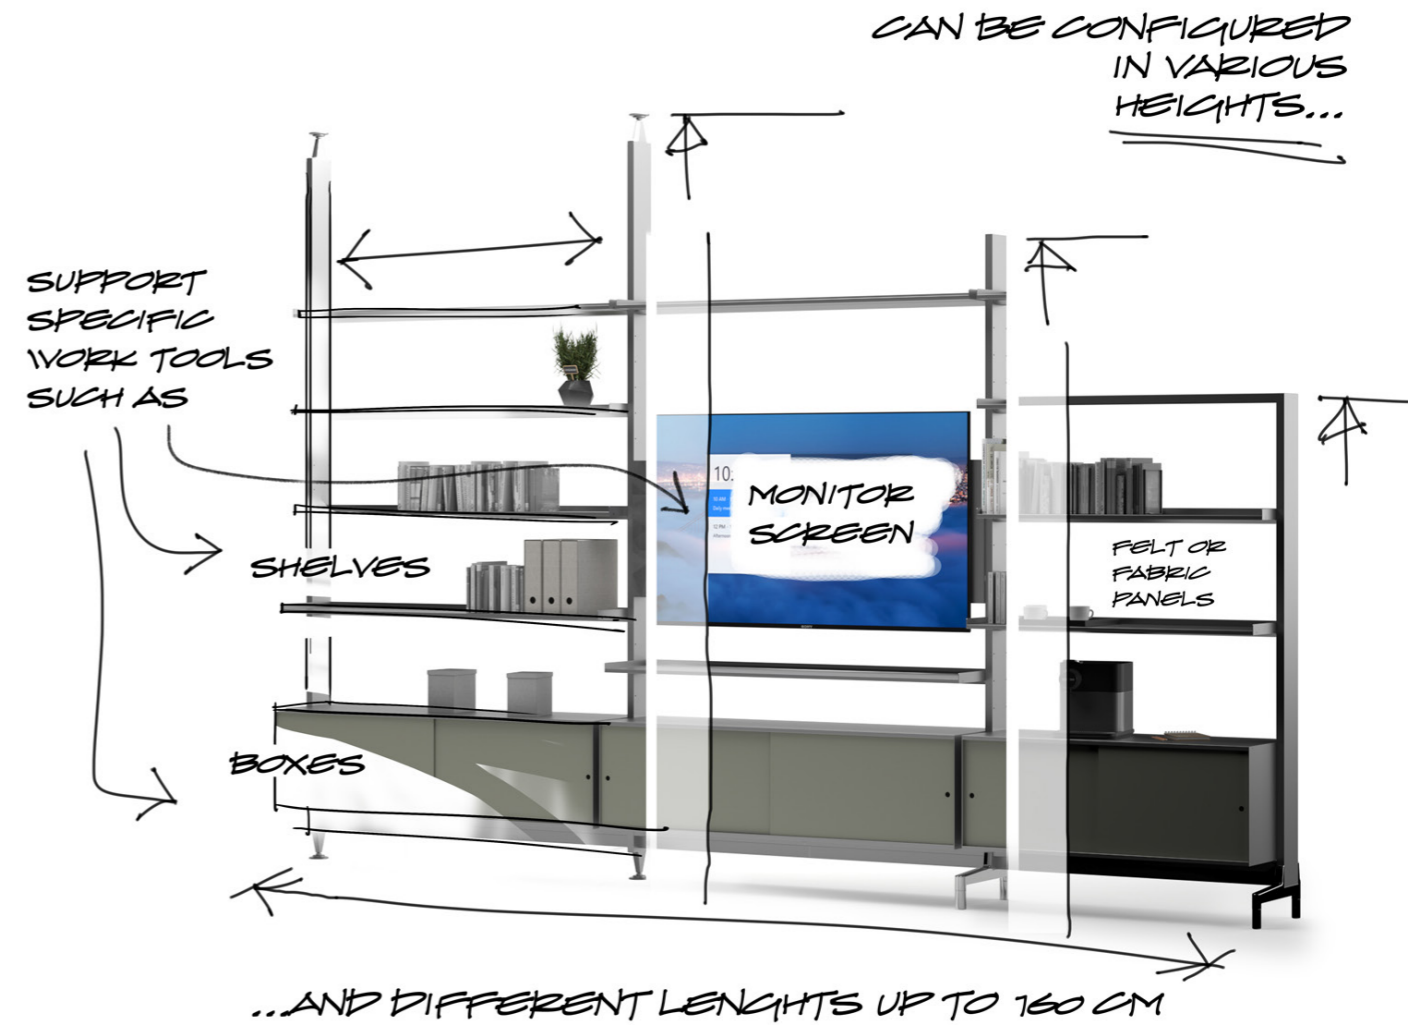

QADRO
modular

A step into our new
definition of space

ICF

A modular and freestanding space system

A versatile frame around the screen

ICF presents Qadro, a unique vertical and modular planning approach applicable in open plan, private offices and activity spaces. The system provides a supporting structure for communication screens and technology, space definition and storage, personal items and coworking elements, wherever needed.

Qadro open plan divider

Qadro Modular can be composed of several elements to create an entire work area within a professional space, or even become a space-creating dividing element itself. In this way it can be used fluidly and flexibly-the perfect solution for an ever-changing way of working. And this is where Qadro comes in: a versatile base element that enables users to create and re-modulate the space to suit the variety of activities it needs to be capable of hosting.

Meet

Divide

Decide

Flexibility of Qadro

See how the flexibility of Qadro Modular allows you to transform a single space into several different work areas: meeting rooms of various sizes, video conferencing spaces, training areas, multi-purpose recreational spaces.

Self-supporting

Qadro is available with a freestanding base in die-cast aluminium or with a full height vertical post. The self-supporting structure can lean against a wall or can be used to divide spaces. The installation allows this to happen quickly and effortlessly anywhere in the work spaces.