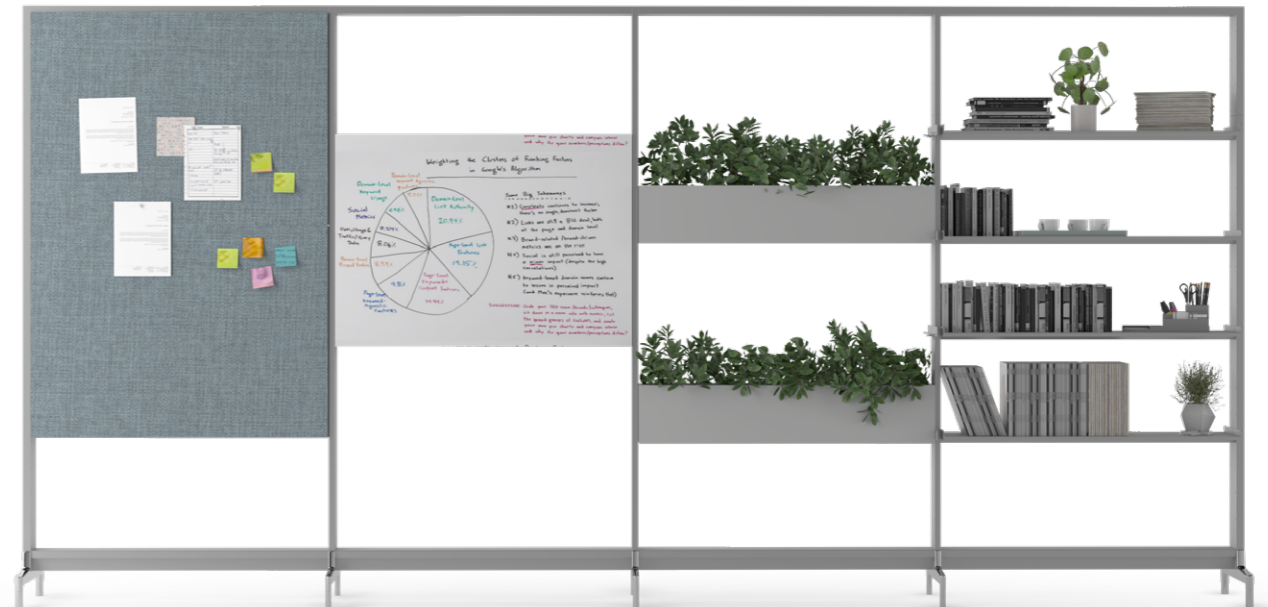

Size-up

Qadro combines versatility with fine design and strength with lightness. All the elements are made of extruded aluminium design with a particular section that grants to be realized of a considerable size so they can be used to create a variety of furnishing solutions, even when used on their own.

Meet