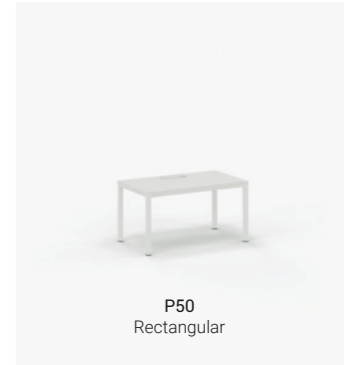

P50 Rectangular