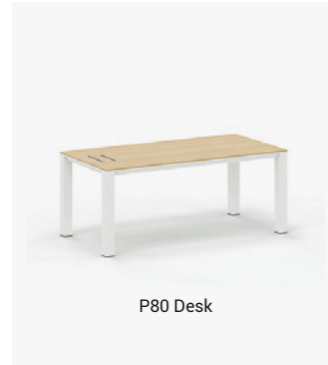

P50 Desk

P80 Desk

PFlex Table

NoTable Desk

PBox System

Executive Desks

Executive office desks seamlessly blend functionality with sophisticated design, making them ideal for leadership and professional environments. Built for durability and style, they are crafted from premium materials, including die-cast aluminum frames, and tabletops finishes like veneer, glass, Fenix, or lacquer.