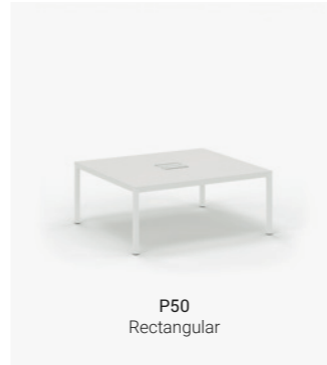

PFlex Table

PFlex redefines offices with versatility and minimalist design. Its modular framework uses extruded aluminum or wood legs, connecting invisibly to beams for functional, reconfigurable tables that adapt to individual work, meetings, and training.

P50 Table

P50 Table System is a four-leg desk and table collection that merges traditional aesthetics with modern functionality. Its modular design meets diverse office demands, effortlessly adapting to any workspace configuration.