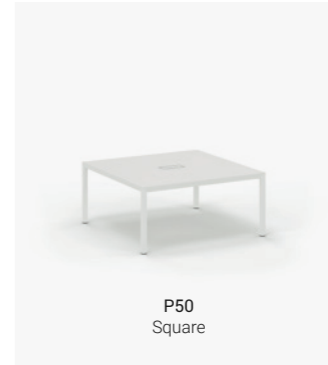

PFlex Table

PFlex redefines offices with versatility and minimalist design. Its modular framework uses extruded aluminum or wood legs, connecting invisibly to beams for functional, reconfigurable tables that adapt to individual work, meetings, and training.

P50 Table

P50 Table System is a four-leg desk and table collection that merges traditional aesthetics with modern functionality. Its modular design meets diverse office demands, effortlessly adapting to any workspace configuration.