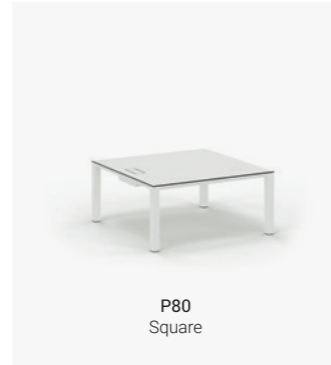

P80 Table

P80 Table System is a four-leg desk and table collection that merges traditional aesthetics with modern functionality. Its modular design meets diverse office demands, effortlessly adapting to any workspace configuration.

EMG

EMG is an exclusive range of conference tables for refined meeting spaces. Meticulous craftsmanship and premium materials - fine wood, lacquer, marble, leather - paired with sleek steel bases elevate both elegance and authority.