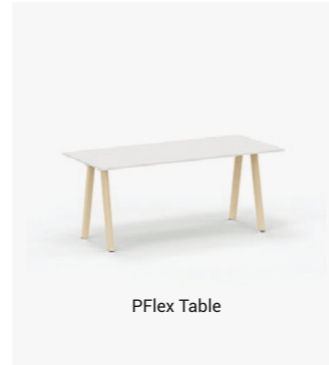

P50 Desk

P80 Desk

PFlex Table

NoTable Desk

PBox System

Executive Desks

Executive office desks seamlessly blend functionality with sophisticated design, making them ideal for leadership and professional environments. Built for durability and style, they are crafted from premium materials, including die-cast aluminum frames, and tabletops finishes like veneer, glass, Fenix, or lacquer.