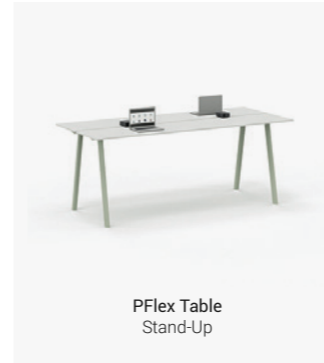

PFlex Table Stand-Up