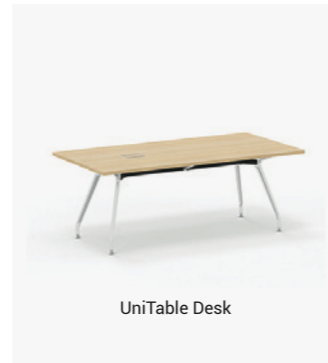

P50 Desk

P80 Desk

PFlex Table

NoTable Desk

PBox System

Executive Desks

Executive office desks seamlessly blend functionality with sophisticated design, making them ideal for leadership and professional environments. Built for durability and style, they are crafted from premium materials, including die-cast aluminum frames, and tabletops finishes like veneer, glass, Fenix, or lacquer.

NoTable Desk

UniTable Desk

PFlex Table

Height-Adjustable

Height-adjustable desks enable users to seamlessly switch between sitting and standing positions, promoting better posture and reducing sedentary time. By encouraging movement, they help improve physical well-being, boost energy levels, and support ergonomic comfort throughout the workday.