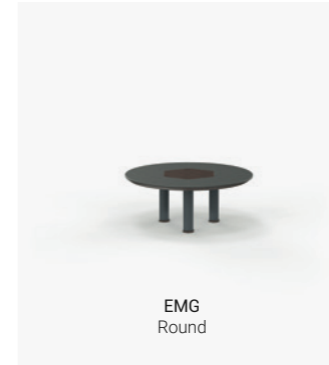

P80
Square

P80
Square

P80
Rectangular

P80
Rectangular

P80
Rectangular

P80
Rectangular

EMG

EMG is an exclusive range of conference tables for refined meeting spaces. Meticulous craftsmanship and premium materials - fine wood, lacquer, marble, leather - paired with sleek steel bases elevate both elegance and authority.

EMG
Round

EMG
Round

EMG
Square

EMG
Square

EMG
Barrel

EMG
Barrel

EMG
Barrel

EMG
Barrel