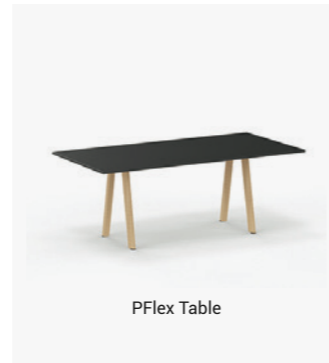

P50 Desk

P80 Desk

PFlex Table

NoTable Desk

PBox System

Executive Desks

Executive office desks seamlessly blend functionality with sophisticated design, making them ideal for leadership and professional environments. Built for durability and style, they are crafted from premium materials, including die-cast aluminum frames, and tabletops finishes like veneer, glass, Fenix, or lacquer.

NoTable Desk

UniTable Desk

PFlex Table

Height-Adjustable

Height-adjustable desks enable users to seamlessly switch between sitting and standing positions, promoting better posture and reducing sedentary time. By encouraging movement, they help improve physical well-being, boost energy levels, and support ergonomic comfort throughout the workday.