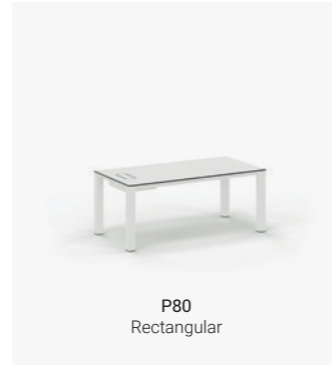

P80 Table

P80 Table System is a four-leg desk and table collection that merges traditional aesthetics with modern functionality. Its modular design meets diverse office demands, effortlessly adapting to any workspace configuration.

EMG

EMG is an exclusive range of conference tables for refined meeting spaces. Meticulous craftsmanship and premium materials - fine wood, lacquer, marble, leather - paired with sleek steel bases elevate both elegance and authority.