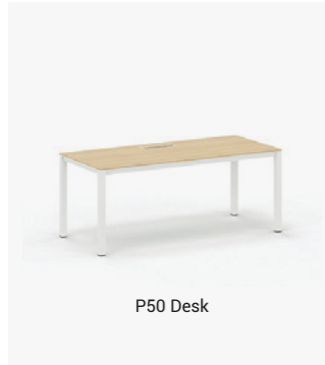

P50 Desk

P80 Desk

PFlex Table

NoTable Desk

PBox System

Executive Desks

Executive office desks seamlessly blend functionality with sophisticated design, making them ideal for leadership and professional environments. Built for durability and style, they are crafted from premium materials, including die-cast aluminum frames, and tabletops finishes like veneer, glass, Fenix, or lacquer.