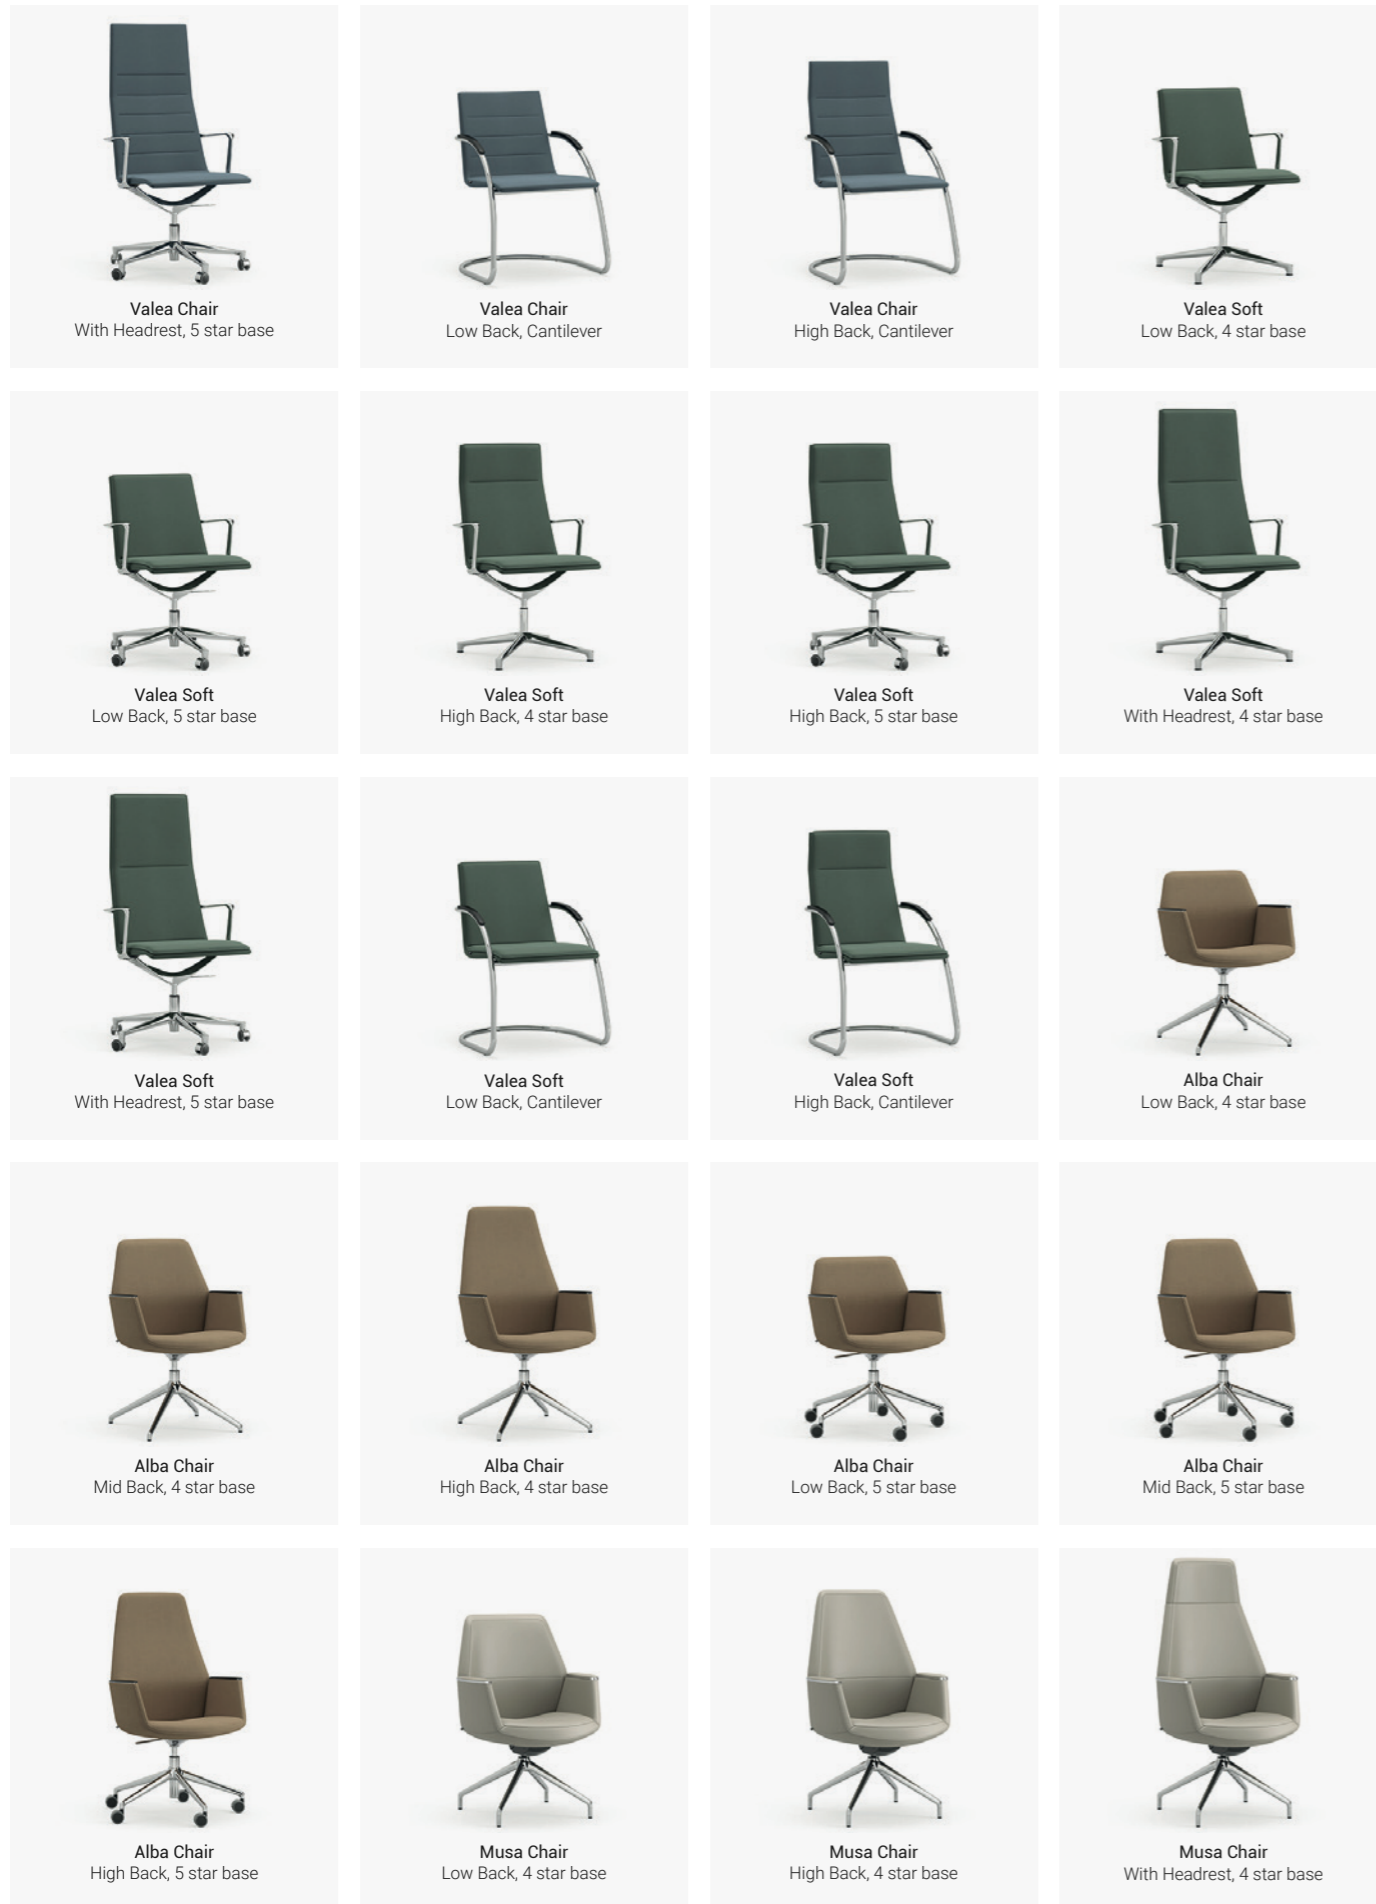

Una Plus Executive
High Back, 5 star base

Valea Elle Chair
Low Back, 5 star base

Valea Elle Chair
High Back, 5 star base

Valea Elle Chair
With Headrest, 5 star base

Valea Esse Chair
Low Back, 5 star base

Valea Esse Chair
High Back, 5 star base

Valea Esse Chair
With Headrest, 5 star base

Valea Elle Soft
Low Back, 5 star base

Valea Elle Soft
High Back, 5 star base

Valea Elle Soft
With Headrest, 5 star base

Valea Esse Soft
Low Back, 5 star base

Valea Esse Soft
High Back, 5 star base

Valea Esse Soft
With Headrest, 5 star base

Meeting Chairs

Meeting and side chairs are crafted to seamlessly blend comfort, functionality, and style. These versatile designs cater sleek and minimalist aesthetics, or formal and refined options, featuring a variety of base configurations, such as 4-star and 5-star bases, cantilever frames, or traditional 4-leg structures.