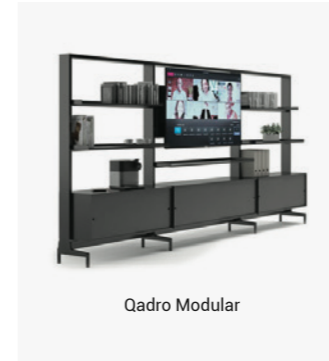

Qadro Modular

Qadro Modular Divide

Wall System

Conceived to adapt to the needs of the office and modern contract spaces, Qadro Dividing Wall is a multifunctional wall-mounted system featuring rigorous linear design, created specifically to be easy to assemble, reconfigure and recycle: the perfect solution for flexible shelving to organise and store a multitude of objects.