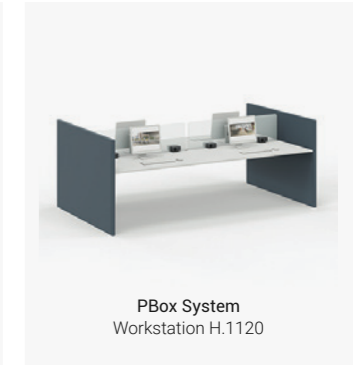

PFlex Table Benching

PBox System Workstation H.760

PBox System Workstation H.1120

PFlex Table Stand-Up

Meeting Tables

Meeting and conference tables are thoughtfully designed to foster collaboration and reflect professionalism in office environments. Offered in a variety of modular shapes and sizes, they are equipped with practical features like integrated cable management systems, built-in power outlets.