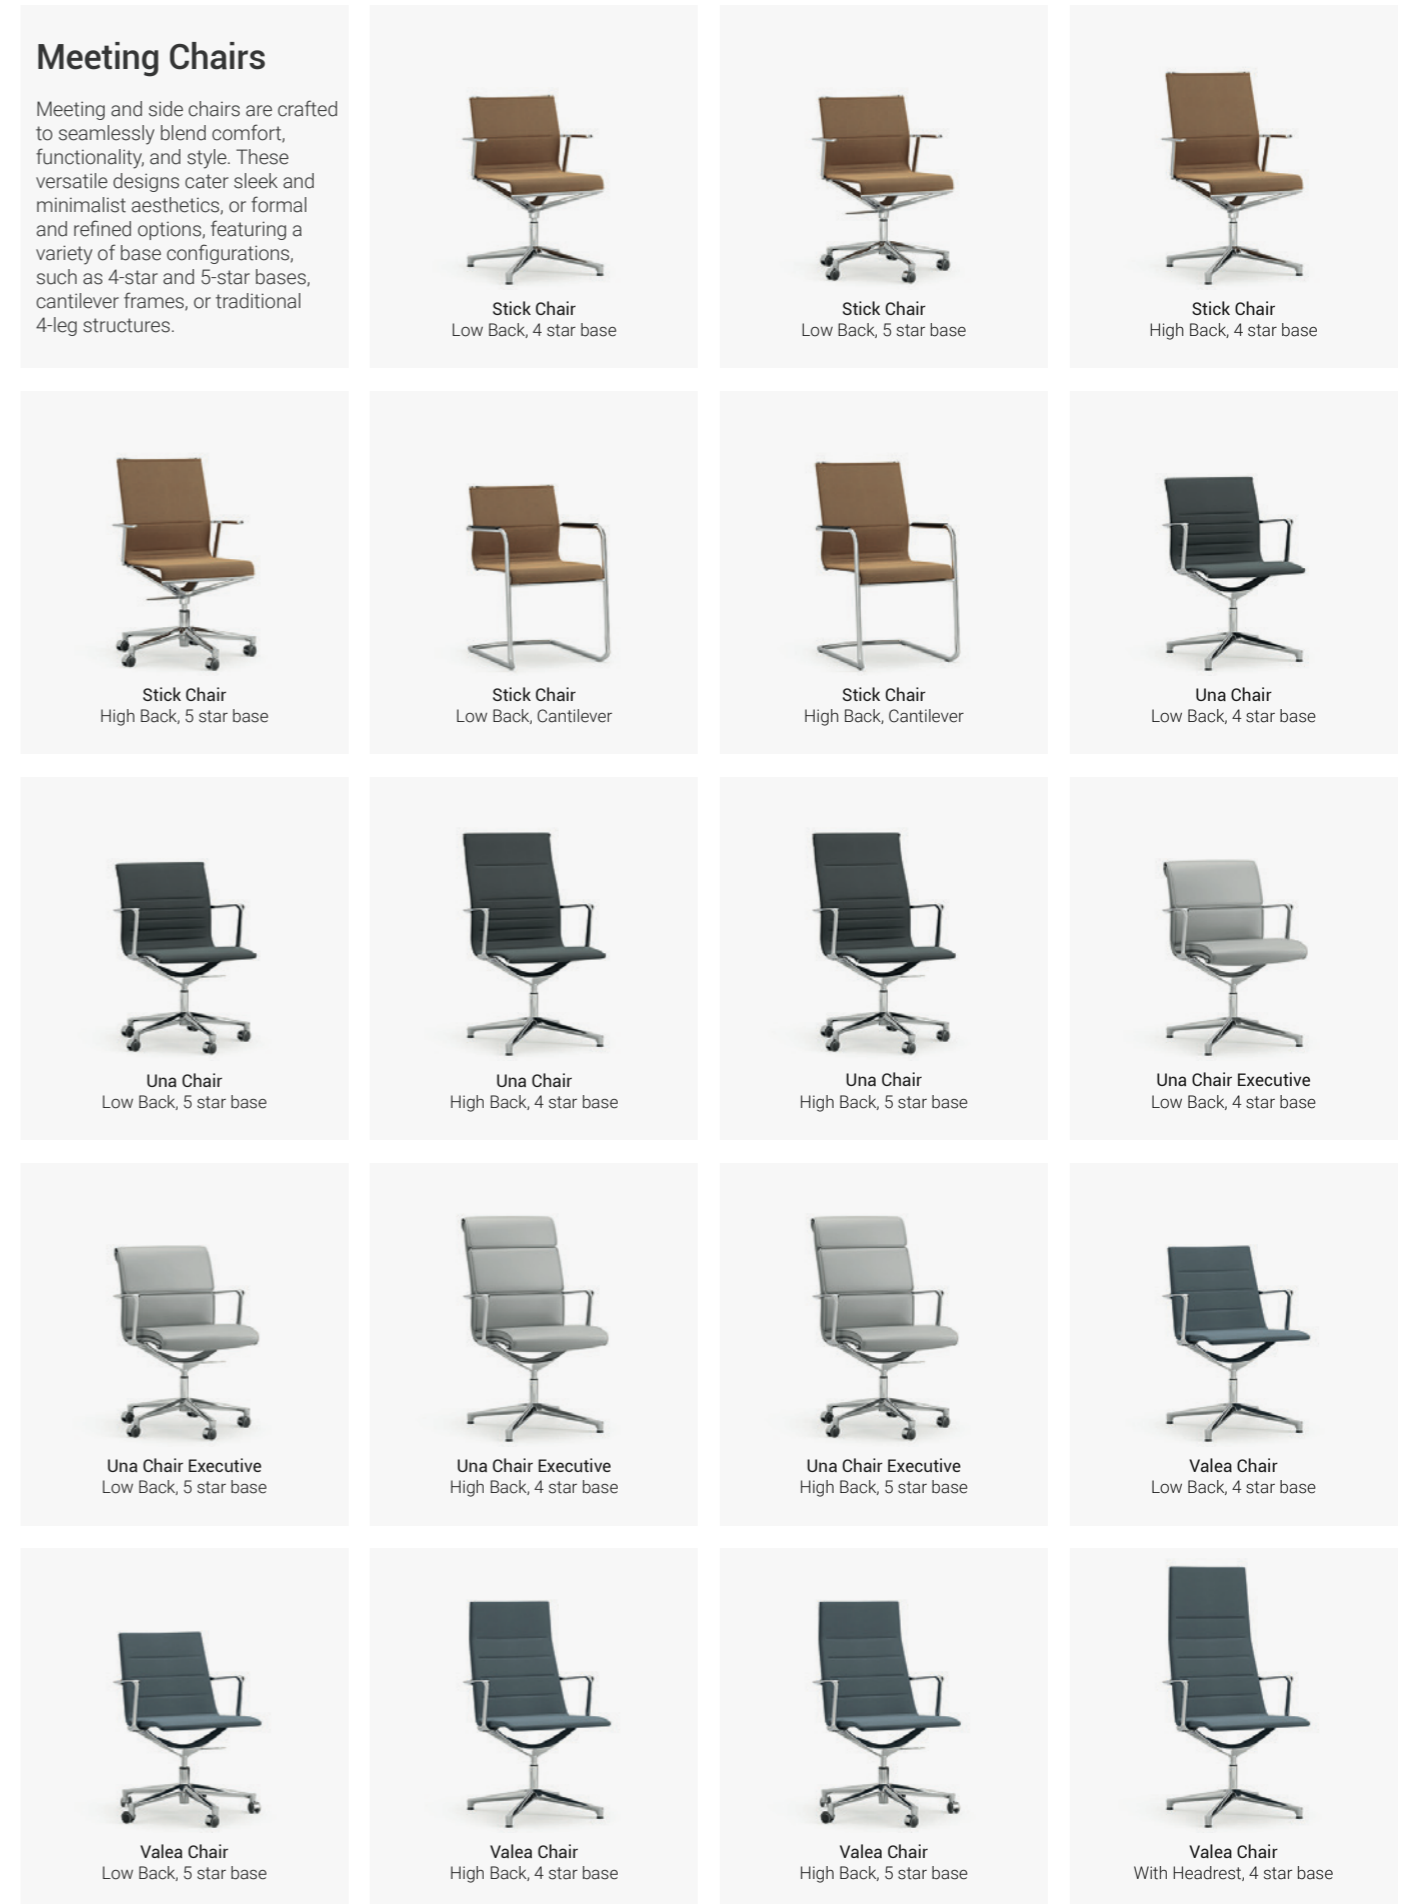

Una Plus Executive
High Back, 5 star base

Valea Elle Chair
Low Back, 5 star base

Valea Elle Chair
High Back, 5 star base

Valea Elle Chair
With Headrest, 5 star base

Valea Esse Chair
Low Back, 5 star base

Valea Esse Chair
High Back, 5 star base

Valea Esse Chair
With Headrest, 5 star base

Valea Elle Soft
Low Back, 5 star base

Valea Elle Soft
High Back, 5 star base

Valea Elle Soft
With Headrest, 5 star base

Valea Esse Soft
Low Back, 5 star base

Valea Esse Soft
High Back, 5 star base

Valea Esse Soft
With Headrest, 5 star base

Meeting Chairs

Meeting and side chairs are crafted to seamlessly blend comfort, functionality, and style. These versatile designs cater sleek and minimalist aesthetics, or formal and refined options, featuring a variety of base configurations, such as 4-star and 5-star bases, cantilever frames, or traditional 4-leg structures.