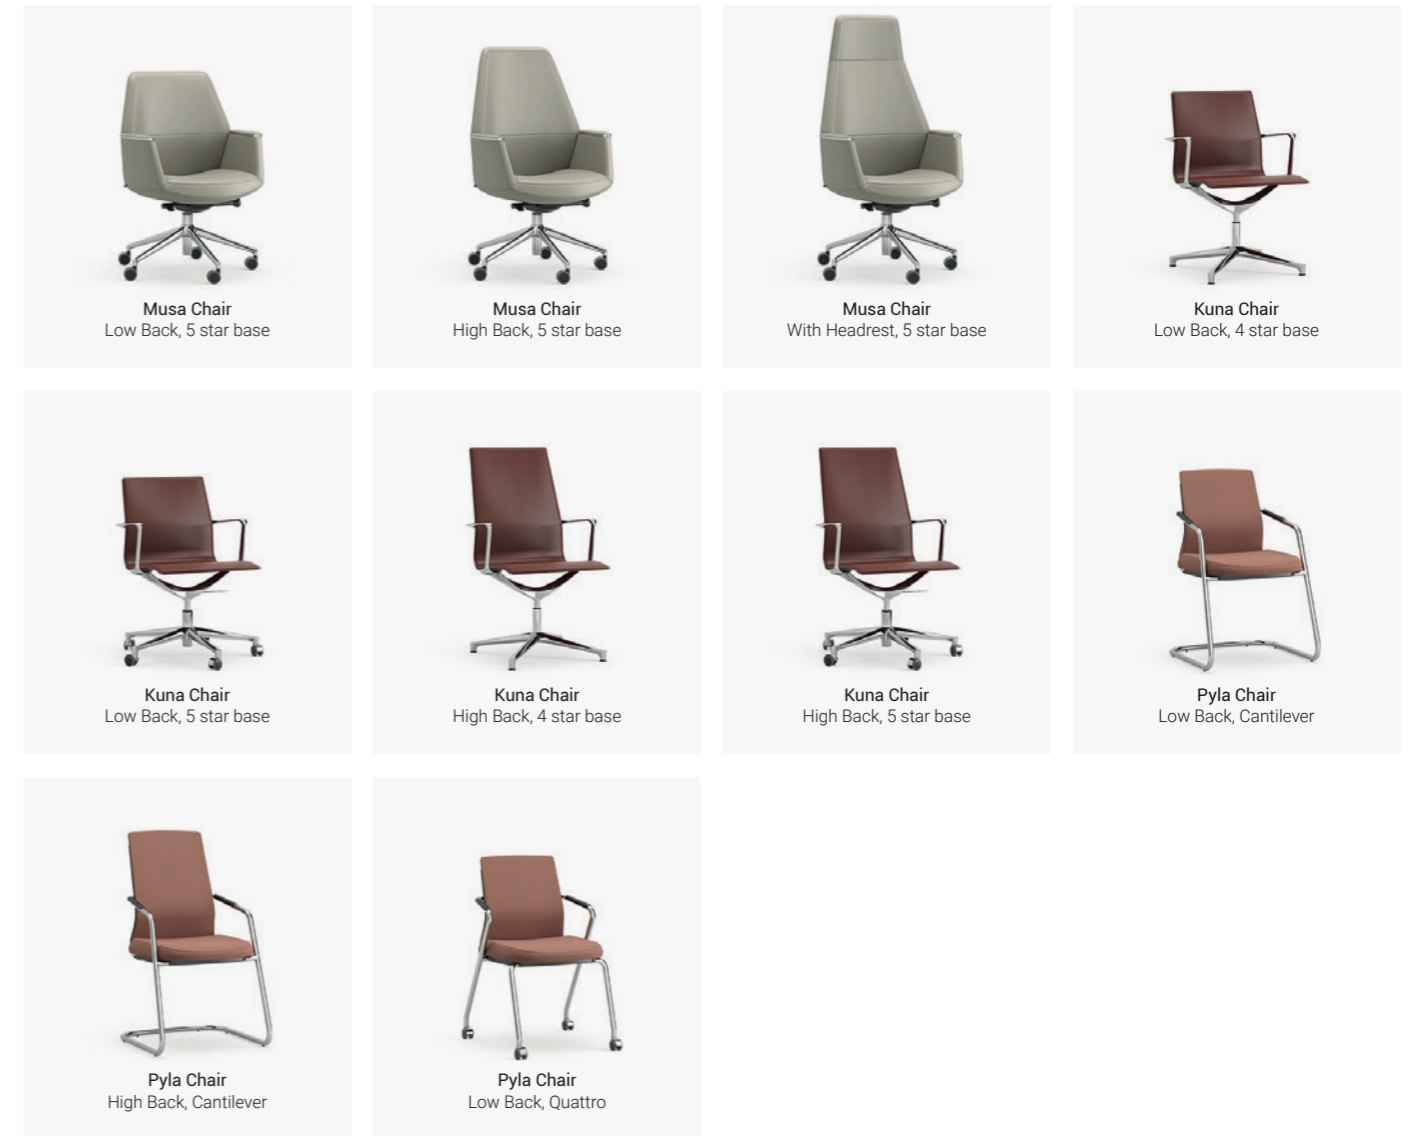

Una Plus Executive
High Back, 5 star base

Valea Elle Chair
Low Back, 5 star base

Valea Elle Chair
High Back, 5 star base

Valea Elle Chair
With Headrest, 5 star base

Valea Esse Chair
Low Back, 5 star base

Valea Esse Chair
High Back, 5 star base

Valea Esse Chair
With Headrest, 5 star base

Valea Elle Soft
Low Back, 5 star base

Valea Elle Soft
High Back, 5 star base

Valea Elle Soft
With Headrest, 5 star base

Valea Esse Soft
Low Back, 5 star base

Valea Esse Soft
High Back, 5 star base

Valea Esse Soft
With Headrest, 5 star base

Meeting Chairs

Meeting and side chairs are crafted to seamlessly blend comfort, functionality, and style. These versatile designs cater sleek and minimalist aesthetics, or formal and refined options, featuring a variety of base configurations, such as 4-star and 5-star bases, cantilever frames, or traditional 4-leg structures.