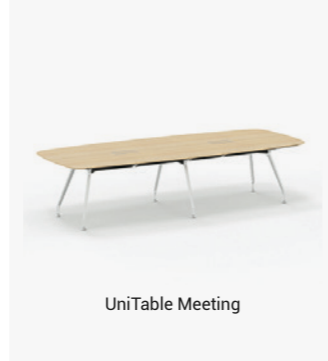

UniTable Meeting