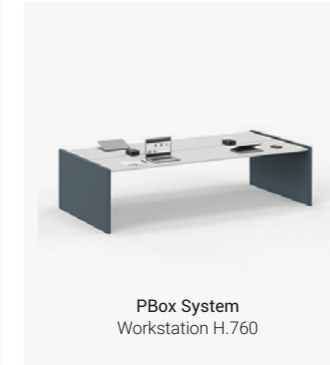

PBox System Workstation H.760