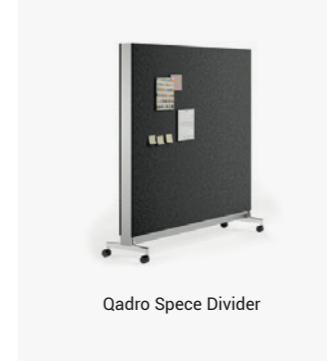

Meeting Tables

Meeting and conference tables are thoughtfully designed to foster collaboration and reflect professionalism in office environments. Offered in a variety of modular shapes and sizes, they are equipped with practical features like integrated cable management systems, built-in power outlets.

Folding Tables

Training tables are designed for flexible, functional learning and collaborative environments. These tables feature lightweight materials, foldable or nesting designs for compact storage and features like casters for quick reconfiguration. Available in various shapes and sizes.

Stand-up

Sit-to-stand tables are designed to promote comfort and flexibility in contemporary work environments, encouraging standing positions and more active work habits. Crafted from durable materials with robust frames, they include practical features such as integrated cable management, screens and shelves.

Mobile Wall

Space division systems are designed to create functional, adaptable environments in office layouts. Partitions and mobile modular dividers provide privacy and dedicated work zones without permanent walls. Featuring various materials finishes, they blend aesthetic separation while ensuring airflow and light flow.

Modular Wall

A unique vertical and modular planning approach applicable in open plan, private offices and activity spaces. The system provides a supporting structure for communication screens and technology, space definition and storage, personal items and coworking elements, wherever needed.

Wall System