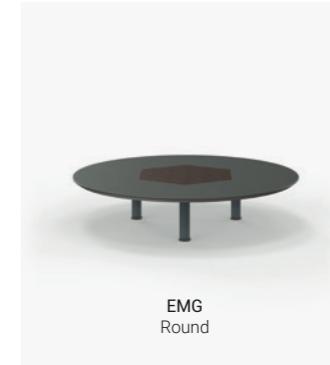

P80
Square

P80
Square

P80
Rectangular

P80
Rectangular

P80
Rectangular

P80
Rectangular

EMG

EMG is an exclusive range of conference tables for refined meeting spaces. Meticulous craftsmanship and premium materials - fine wood, lacquer, marble, leather - paired with sleek steel bases elevate both elegance and authority.

EMG
Round

EMG
Round

EMG
Square

EMG
Square

EMG
Barrel

EMG
Barrel

EMG
Barrel

EMG
Barrel