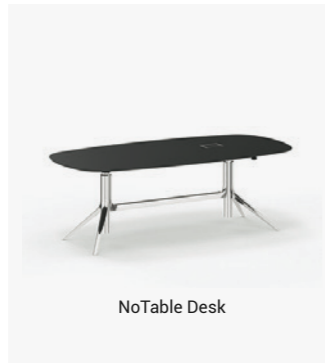

P50 Desk

P80 Desk

PFlex Table

NoTable Desk

PBox System

Executive Desks

Executive office desks seamlessly blend functionality with sophisticated design, making them ideal for leadership and professional environments. Built for durability and style, they are crafted from premium materials, including die-cast aluminum frames, and tabletops finishes like veneer, glass, Fenix, or lacquer.

NoTable Desk

UniTable Desk

PFlex Table

Height-Adjustable

Height-adjustable desks enable users to seamlessly switch between sitting and standing positions, promoting better posture and reducing sedentary time. By encouraging movement, they help improve physical well-being, boost energy levels, and support ergonomic comfort throughout the workday.