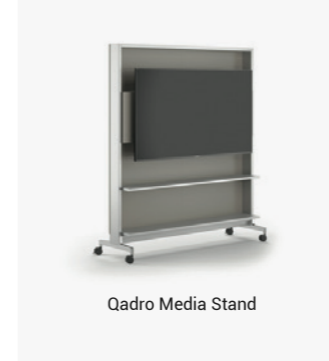

Mobile Wall

Space division systems are designed to create functional, adaptable environments in office layouts. Partitions and mobile modular dividers provide privacy and dedicated work zones without permanent walls. Featuring various materials finishes, they blend aesthetic separation while ensuring airflow and light flow.