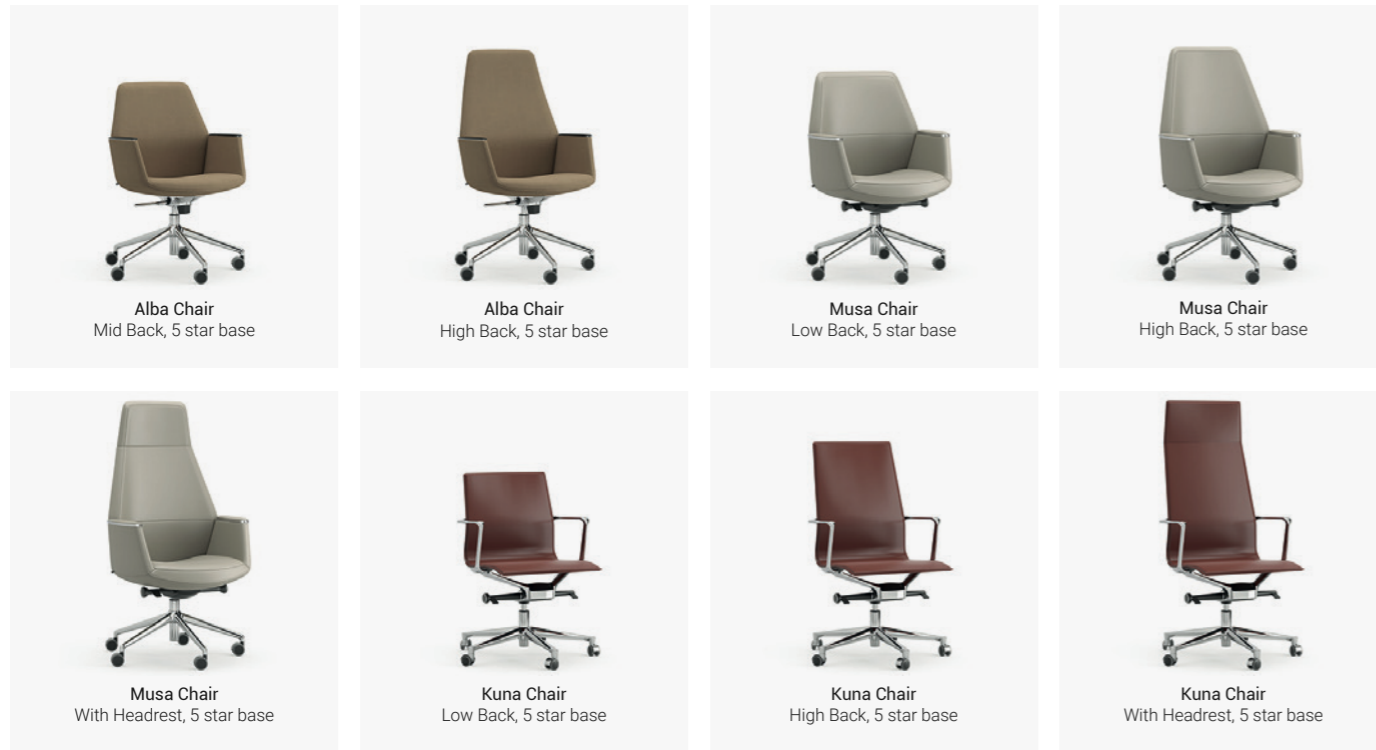

Meeting Chairs

Meeting and side chairs are crafted to seamlessly blend comfort, functionality, and style. These versatile designs cater sleek and minimalist aesthetics, or formal and refined options, featuring a variety of base configurations, such as 4-star and 5-star bases, cantilever frames, or traditional 4-leg structures.