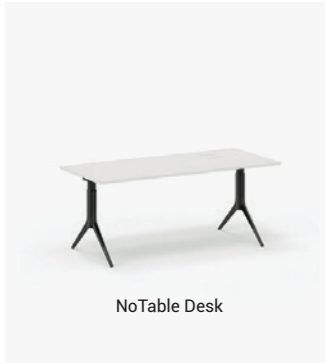

P50 Desk

P80 Desk

PFlex Table

NoTable Desk

PBox System

Executive Desks

Executive office desks seamlessly blend functionality with sophisticated design, making them ideal for leadership and professional environments. Built for durability and style, they are crafted from premium materials, including die-cast aluminum frames, and tabletops finishes like veneer, glass, Fenix, or lacquer.