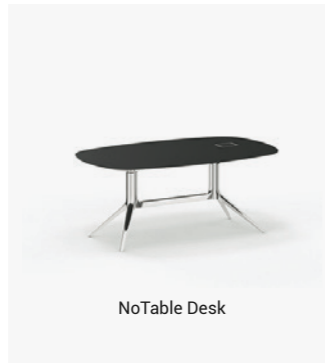

P50 Desk

P80 Desk

PFlex Table

NoTable Desk

PBox System

Executive Desks

Executive office desks seamlessly blend functionality with sophisticated design, making them ideal for leadership and professional environments. Built for durability and style, they are crafted from premium materials, including die-cast aluminum frames, and tabletops finishes like veneer, glass, Fenix, or lacquer.

NoTable Desk

UniTable Desk

PFlex Table

Height-Adjustable

Height-adjustable desks enable users to seamlessly switch between sitting and standing positions, promoting better posture and reducing sedentary time. By encouraging movement, they help improve physical well-being, boost energy levels, and support ergonomic comfort throughout the workday.