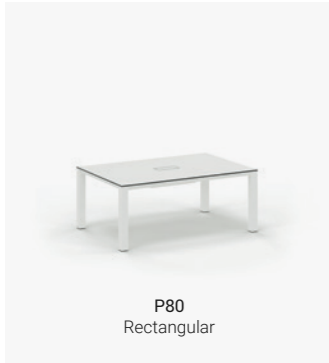

P80
Rectangular