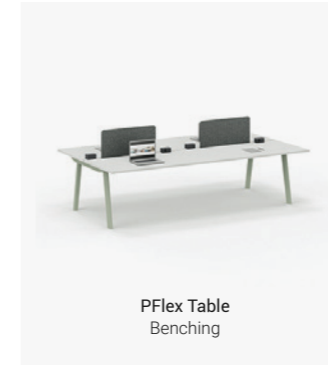

Benching

Benching desk systems are versatile workstations designed to support diverse workstyles, fostering collaboration and individual focus across offices, classrooms, and healthcare settings. They optimize space, enhance productivity, and offer flexible configurations for evolving team needs.

PFlex Table Benching